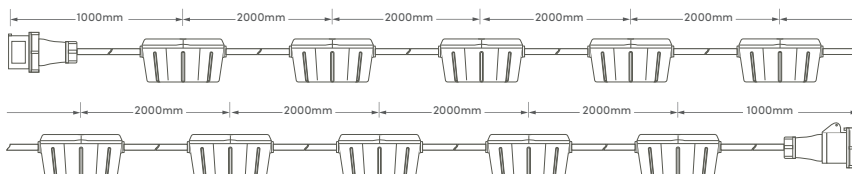

Indus LED Festoon Kit

20 METRE CHAIN

Features

- 20 metre chain
- 10 LED Lamps
- Plug and Coupler Fittings
- 20 cable ties supplied
- 2 metre spacing between light modules
- Link up to 10 units

Technical information

Input Voltage:	AC100-130V 50/60Hz
Bulb Type:	4W SMD LED x 10
Safety Level:	Class II
Lamp Lumens:	10 x 380Lm
Color Temperature:	6400K
Lamp Light Angle:	180°
LED Life Time:	30000hrs
Plug & Coupler Type:	16A 110V BS EN60309 IP44
Power Cord Length:	2Mtr Spacing Between Light Modules
Cable:	H05VV-F 2x0.75mm 2 x 20Mtr
IP Rating:	IP44
Working Ambient Temperature:	-20°C~55°C